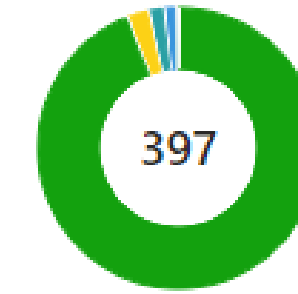

Are you healthy?

A SQL database assessment is a process of analyzing your database environment to identify and resolve any issues that may affect its performance, security, availability, and scalability.

Total Issues

What does it cost

R16,750 per database server

Best Practices Assessment Report with 10 hours of remedial work

Severity	Tags	Check Id	Issues
High	DBConfiguration, Performance	InstantFileInitialization	1
Medium	Index, Performance	UnusedIndex	92
Medium	Index, Performance	IndexFragmentation	5
Medium	Configuration, DBFileConfiguration	DbSpaceAvailable	3
Medium	Security, UpdateIssues	LatestCU	1
Medium	Security, WeakPassword	WeakPassword	1
Medium	TempDB, Performance, DBFileConfiguration	TempDBFilesInitialSize	1
Medium	Performance, DBFileConfiguration	TempDbSameVolume	1
Medium	Performance, Indexes		
Medium	Backup		
Medium	Configuration		

Target	Name	Severity	Message
Database	KRZP-SQL-01:AdventureWorks2019	Medium	Increase space for data files. Currently 1% is available. Threshold is set to 25%
Database	KRZP-SQL-01:master	Medium	Increase space for data files. Currently 15% is available. Threshold is set to 25%
Database	KRZP-SQL-01:msdb	Medium	Increase space for data files. Currently 6% is available. Threshold is set to 25%

Bridge to Cloud by
Braintree
Measure twice, cut once