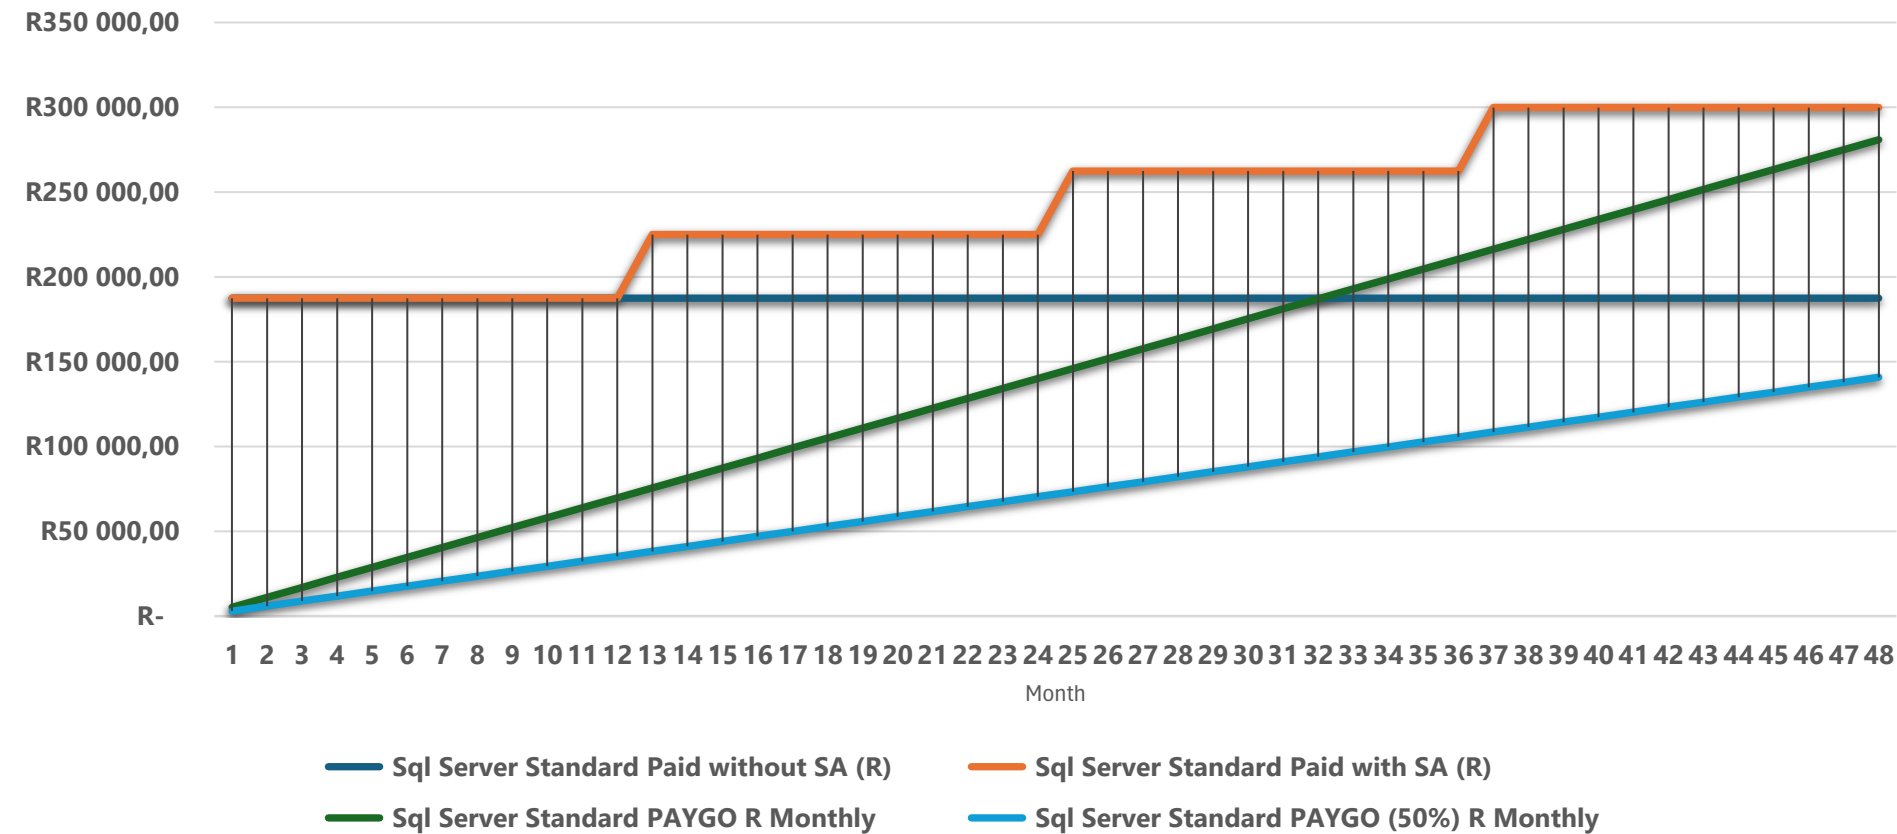

SQL Server Standard 4 core TCO

	Standard PAYGO	Enterprise PAYGO	Standard	Enterprise
4 Core	R5,192 per month	R19,469 per month	R5,864 per month	R26,654 per month

Bridge to Cloud by Braintree
Measure twice, cut once