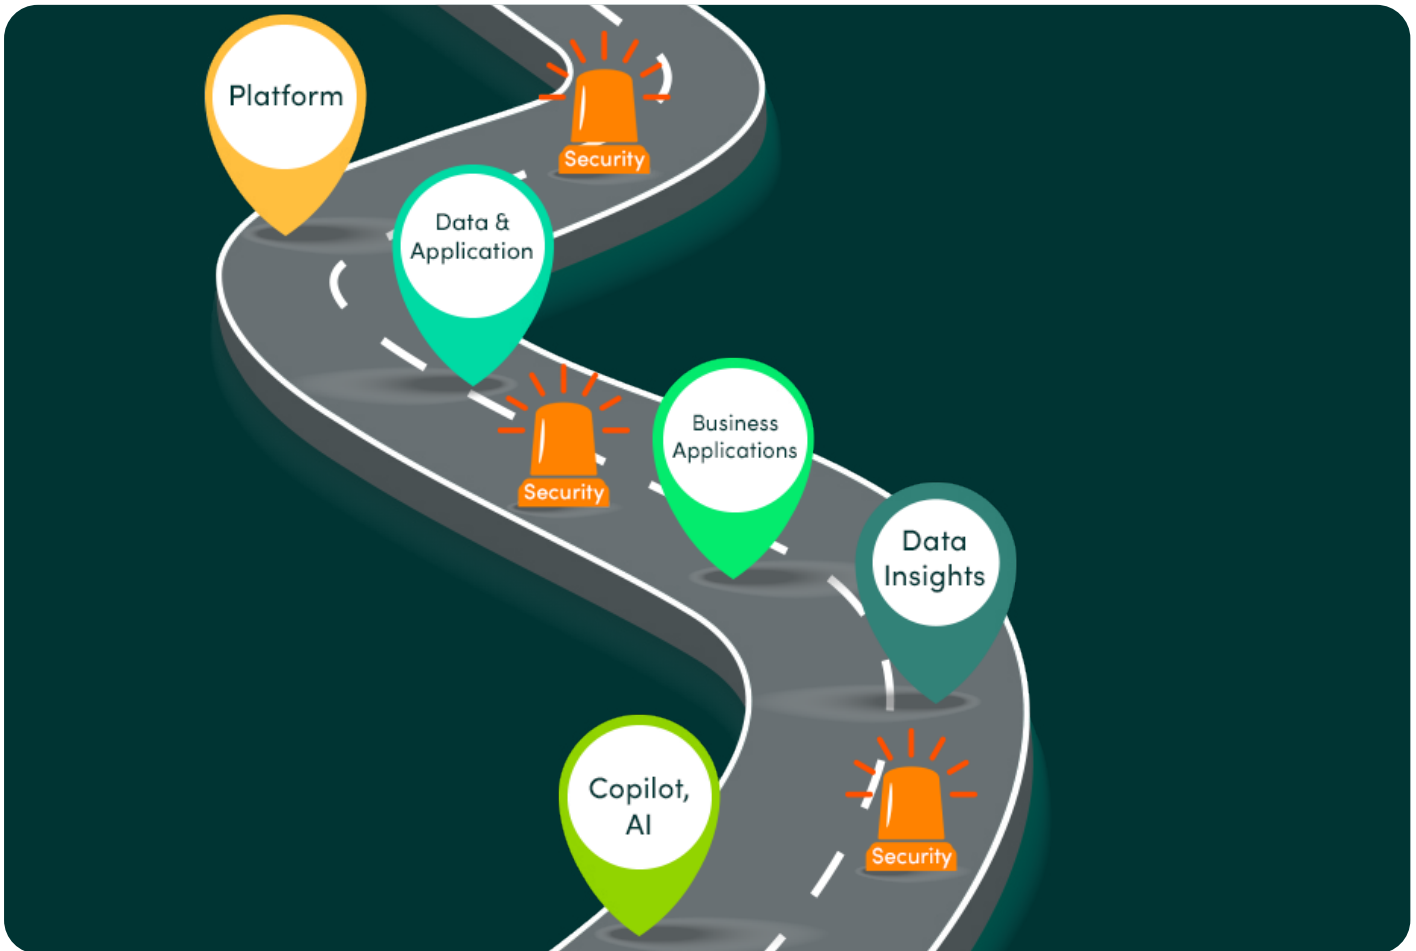

 Microsoft Azure

braintree
Masters of Microsoft

Azure Bridge to the Cloud

Bridge to Cloud by Braintree

What do you want to achieve?

In today's dynamic digital landscape, the key to success lies in agility, scalability and innovation. Discover how migrating your on-premise storage, data and applications to Microsoft Azure can revolutionise your business. Bridge to Cloud is designed to help you achieve your outcomes in the Cloud.

Bridge to Cloud by Braintree

What do you want to achieve?

It's important to think of your move to the Cloud as a planned journey instead of an overnight switch. Our Bridge to Cloud workshops will get you ready for the move.